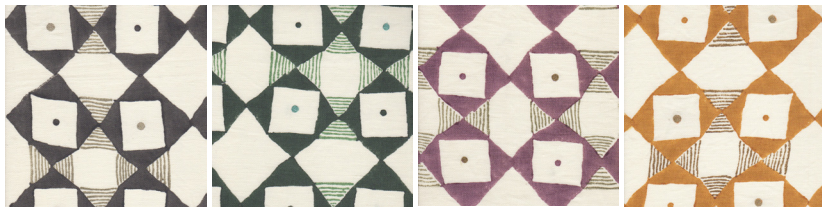

seemakrish

BROADWAY

SKU# 1501/A

Color: Cobblestone

Content: 100% Linen

Width: 52.5" Cuttable

Repeat: 7.5" V, 7.5" H

Care: Dry Clean Only

Hand block printed and
embroidered in India.

Metropolitan
Gray

Liberty Blue

Grand Lilac

Dutch Gold